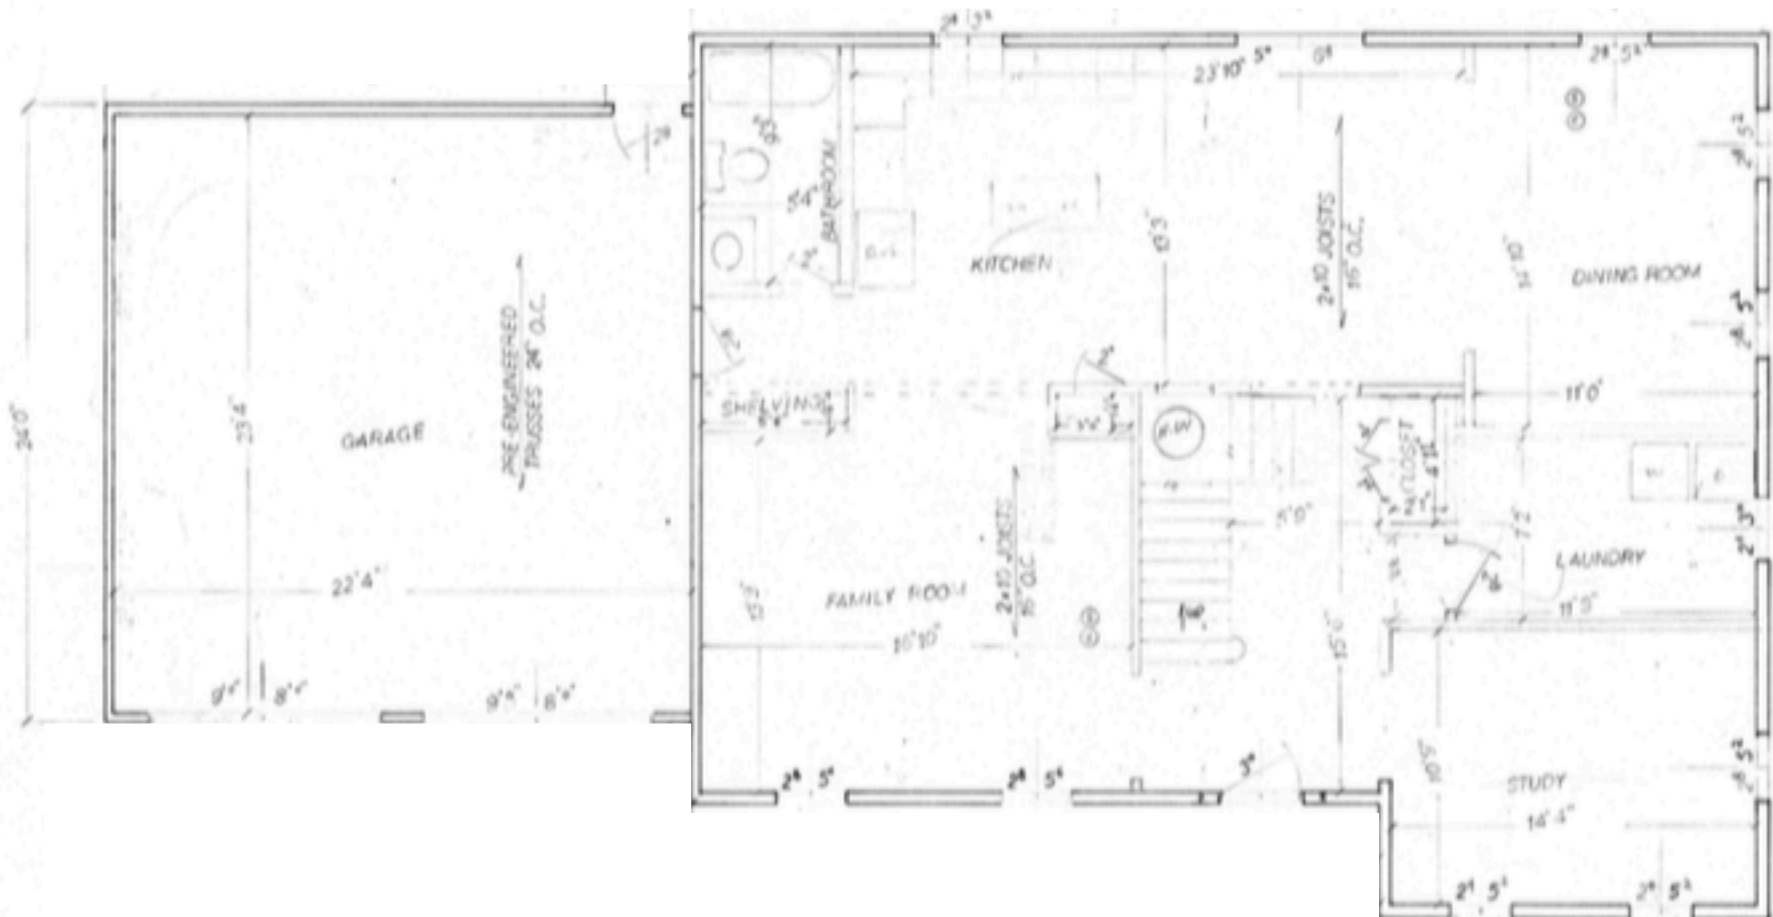

THE GALESVILLE		
SCALE: 1/4" = 1'	APPROVED BY:	DRAWN BY: JMS
DATE:		REVISED:
FRONT ELEVATION		
		DRAWING NUMBER 1

1/4"=1'0"
 DRAWING #3
 FIRST FLOOR

- ① SMOKE ALARM
- ② CARBON MONOXIDE ALARM

GALESVILLE		
SCALE: 1/4" = 1'-0"	APPROVED BY:	DRAWN BY:
DATE:		REVISED:
SECOND FLOOR		
		DRAWING NUMBER
		4