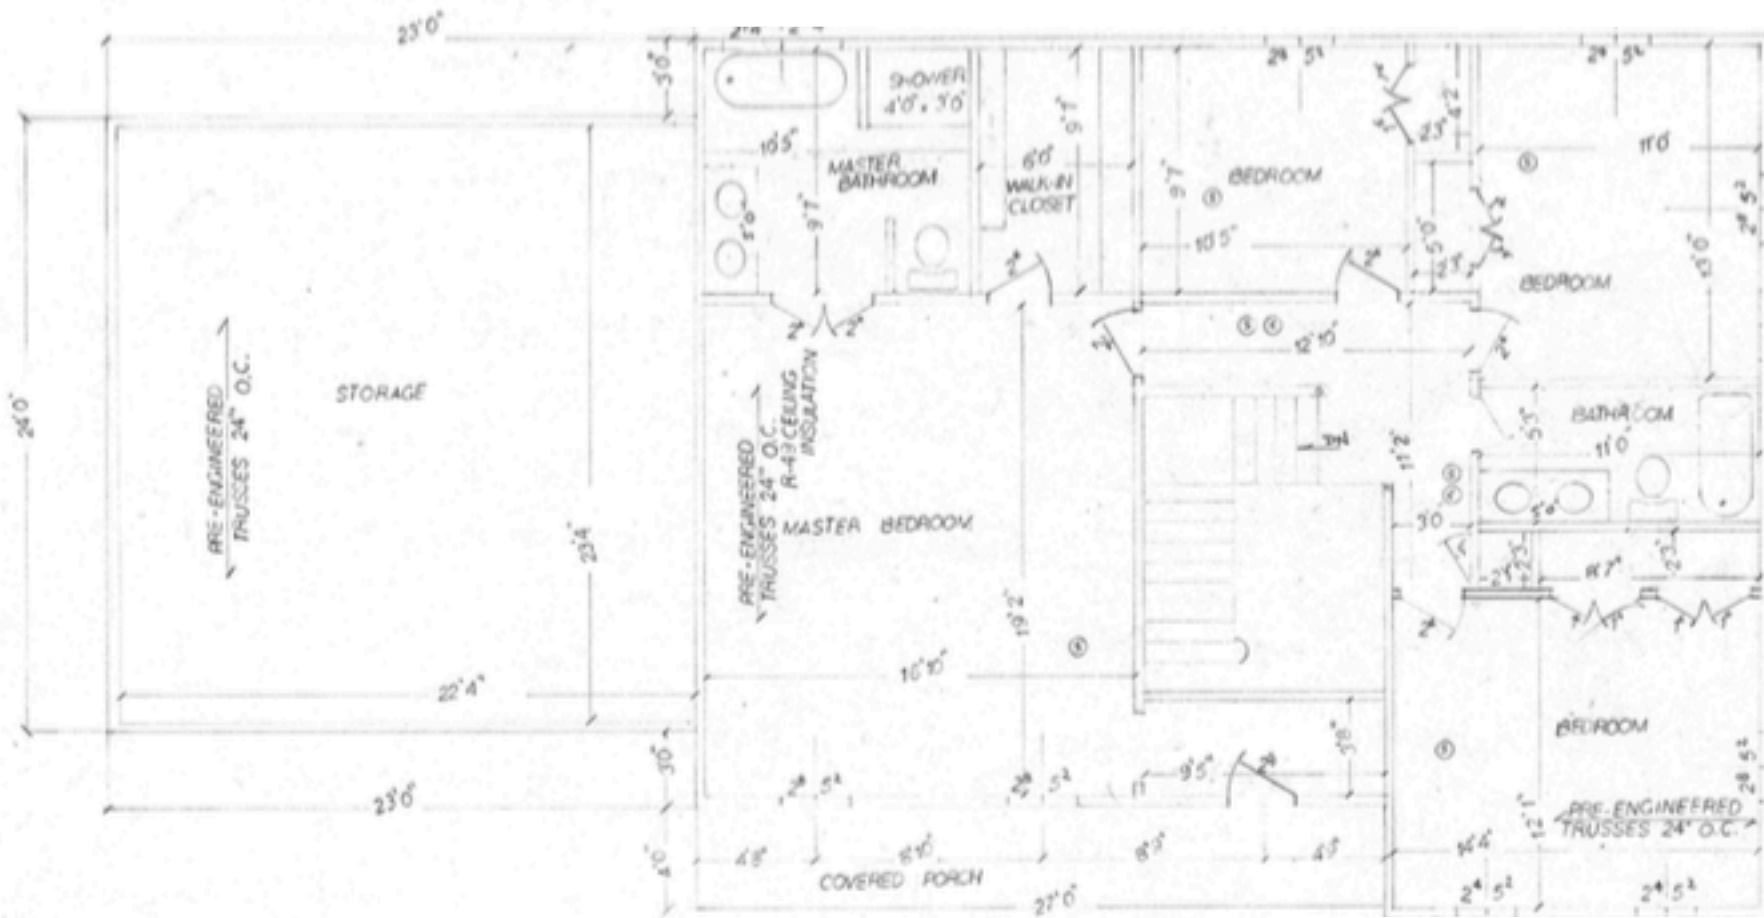

THE GALESVILLE		
SCALE: 1/4" = 1'	APPROVED BY:	DRAWN BY: JMS
DATE:		REVISED:
FRONT ELEVATION		
		DRAWING NUMBER 1

1/4"=1'0"
 DRAWING #3
 FIRST FLOOR

- ① SMOKE ALARM
- ② CARBON MONOXIDE ALARM

GALESVILLE		
SCALE: 1/4" = 1'-0"	APPROVED BY:	DRAWN BY:
DATE:		REVISED:
SECOND FLOOR		
		DRAWING NUMBER
		4