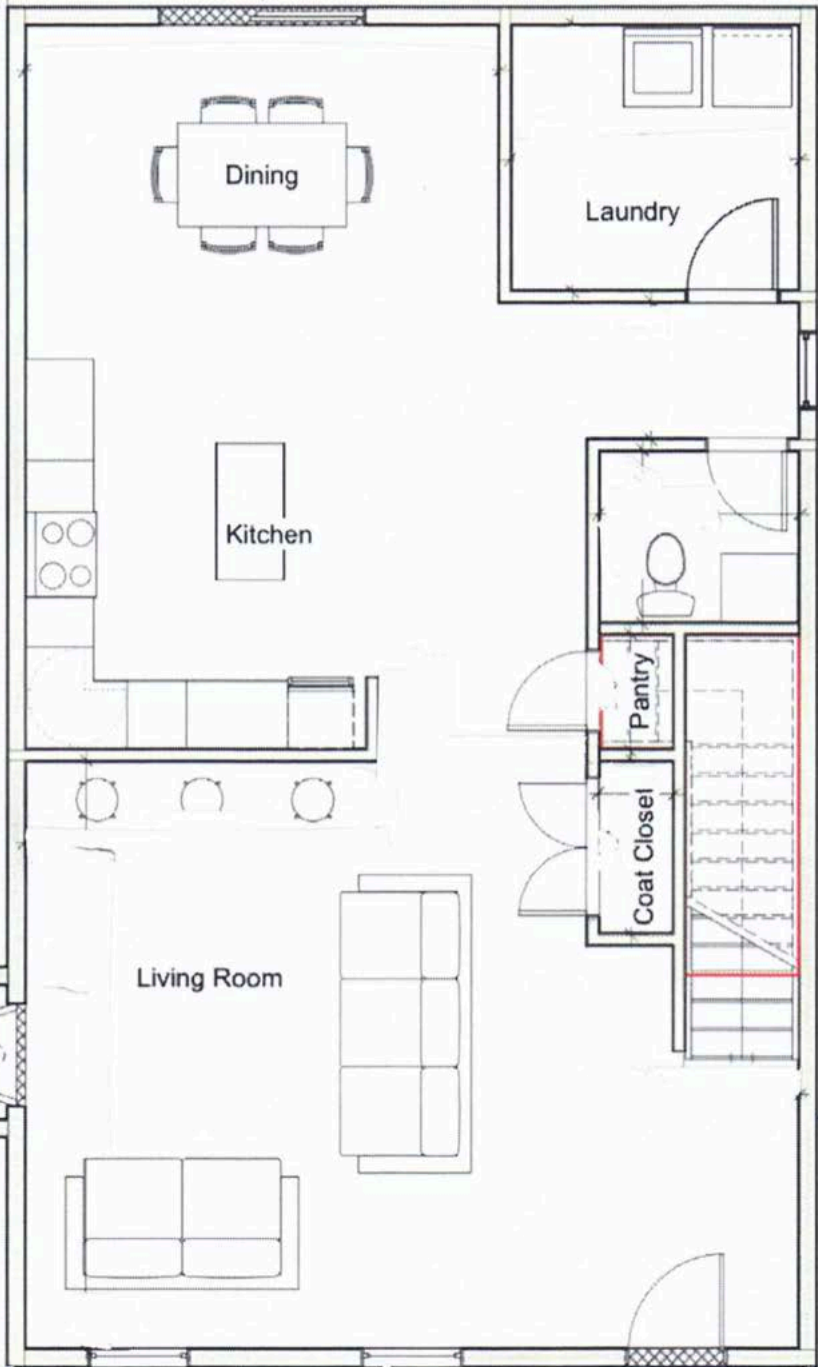

661

24'-0"

46'-0"

Dining

Laundry

Kitchen

Pantry

Coat Closet

Living Room

Front Porch